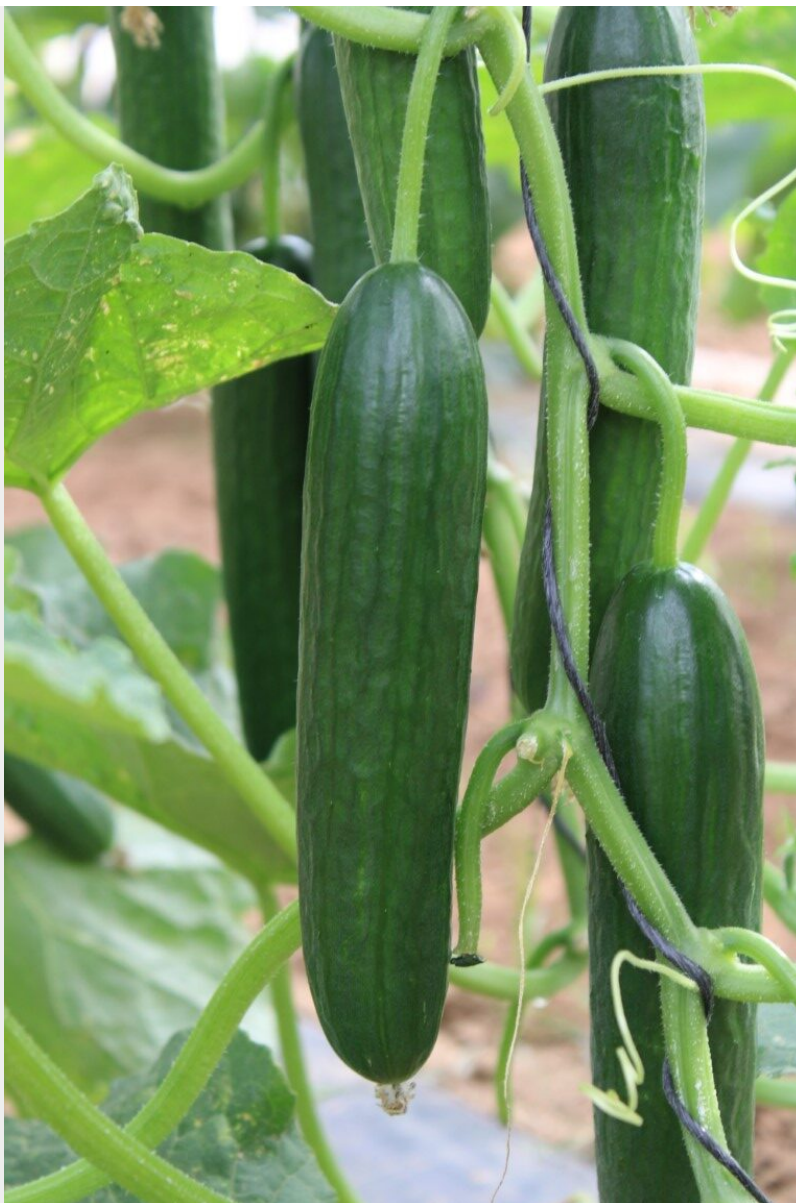

CU-6098

Cucumber of BEIT ALFA type with short, slightly ribbed and very dark fruit. It stands out for its very high and early production. Throughout the cultivation the fruit are very uniform. Medium vigor plant recommended for cultivation outside winter.